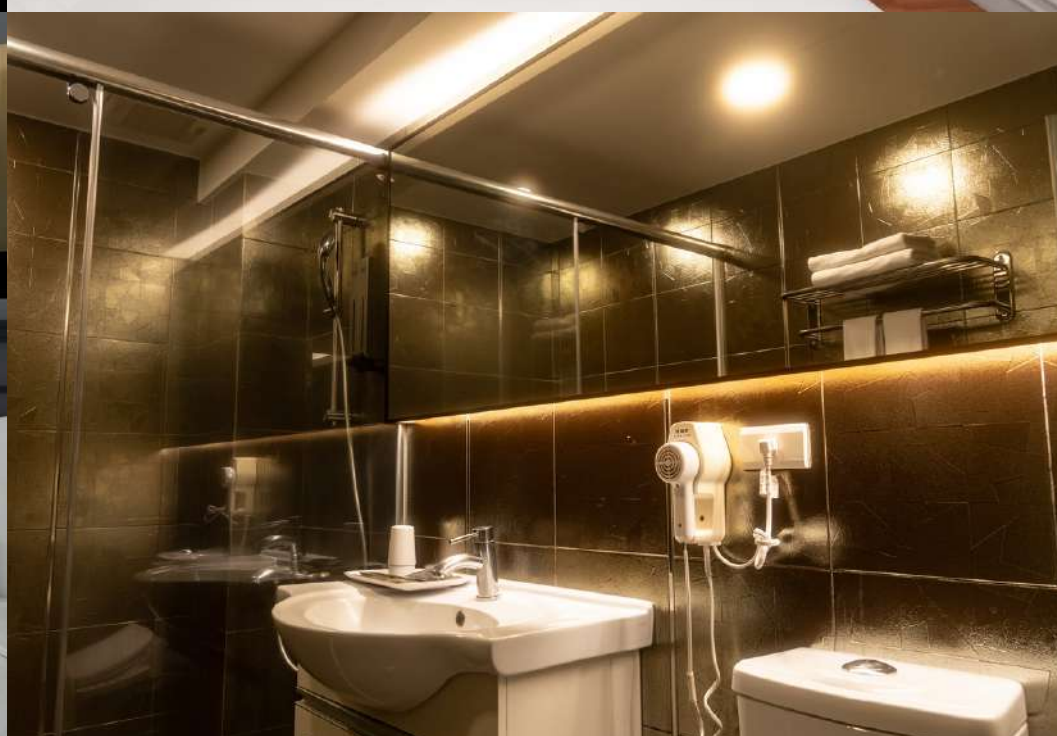

A modern hotel lounge with a bookshelf, leather chairs, and a central text overlay. The room features a light-colored wood ceiling with recessed lighting, a dark wood bookshelf filled with books and magazines, and several leather armchairs in shades of brown, yellow, and grey. A person is standing near the bookshelf, and another person is sitting at a table. The text "旅居文旅集團" and "HUB HOTEL GROUP" is overlaid in the center.

西門驛站

- 位於西門町商圈內
- 24小時自助入住櫃台
- Hub Library旅居圖書館(每月新書)
- Share Lounge咖啡點心自助吧
- 免費輕早餐：白吐司+果醬
- 50吋大電視，支援Netflix.Disney+等...
- 自助投幣式洗烘衣機

地址：台北市萬華區西寧南路67號6樓
(捷運西門站6號出口步行7分鐘)

西門驛站

松山驛站

- 饒河夜市旁
- 24小時自助入住櫃台
- 50吋大電視，支援Netflix.Disney+等...