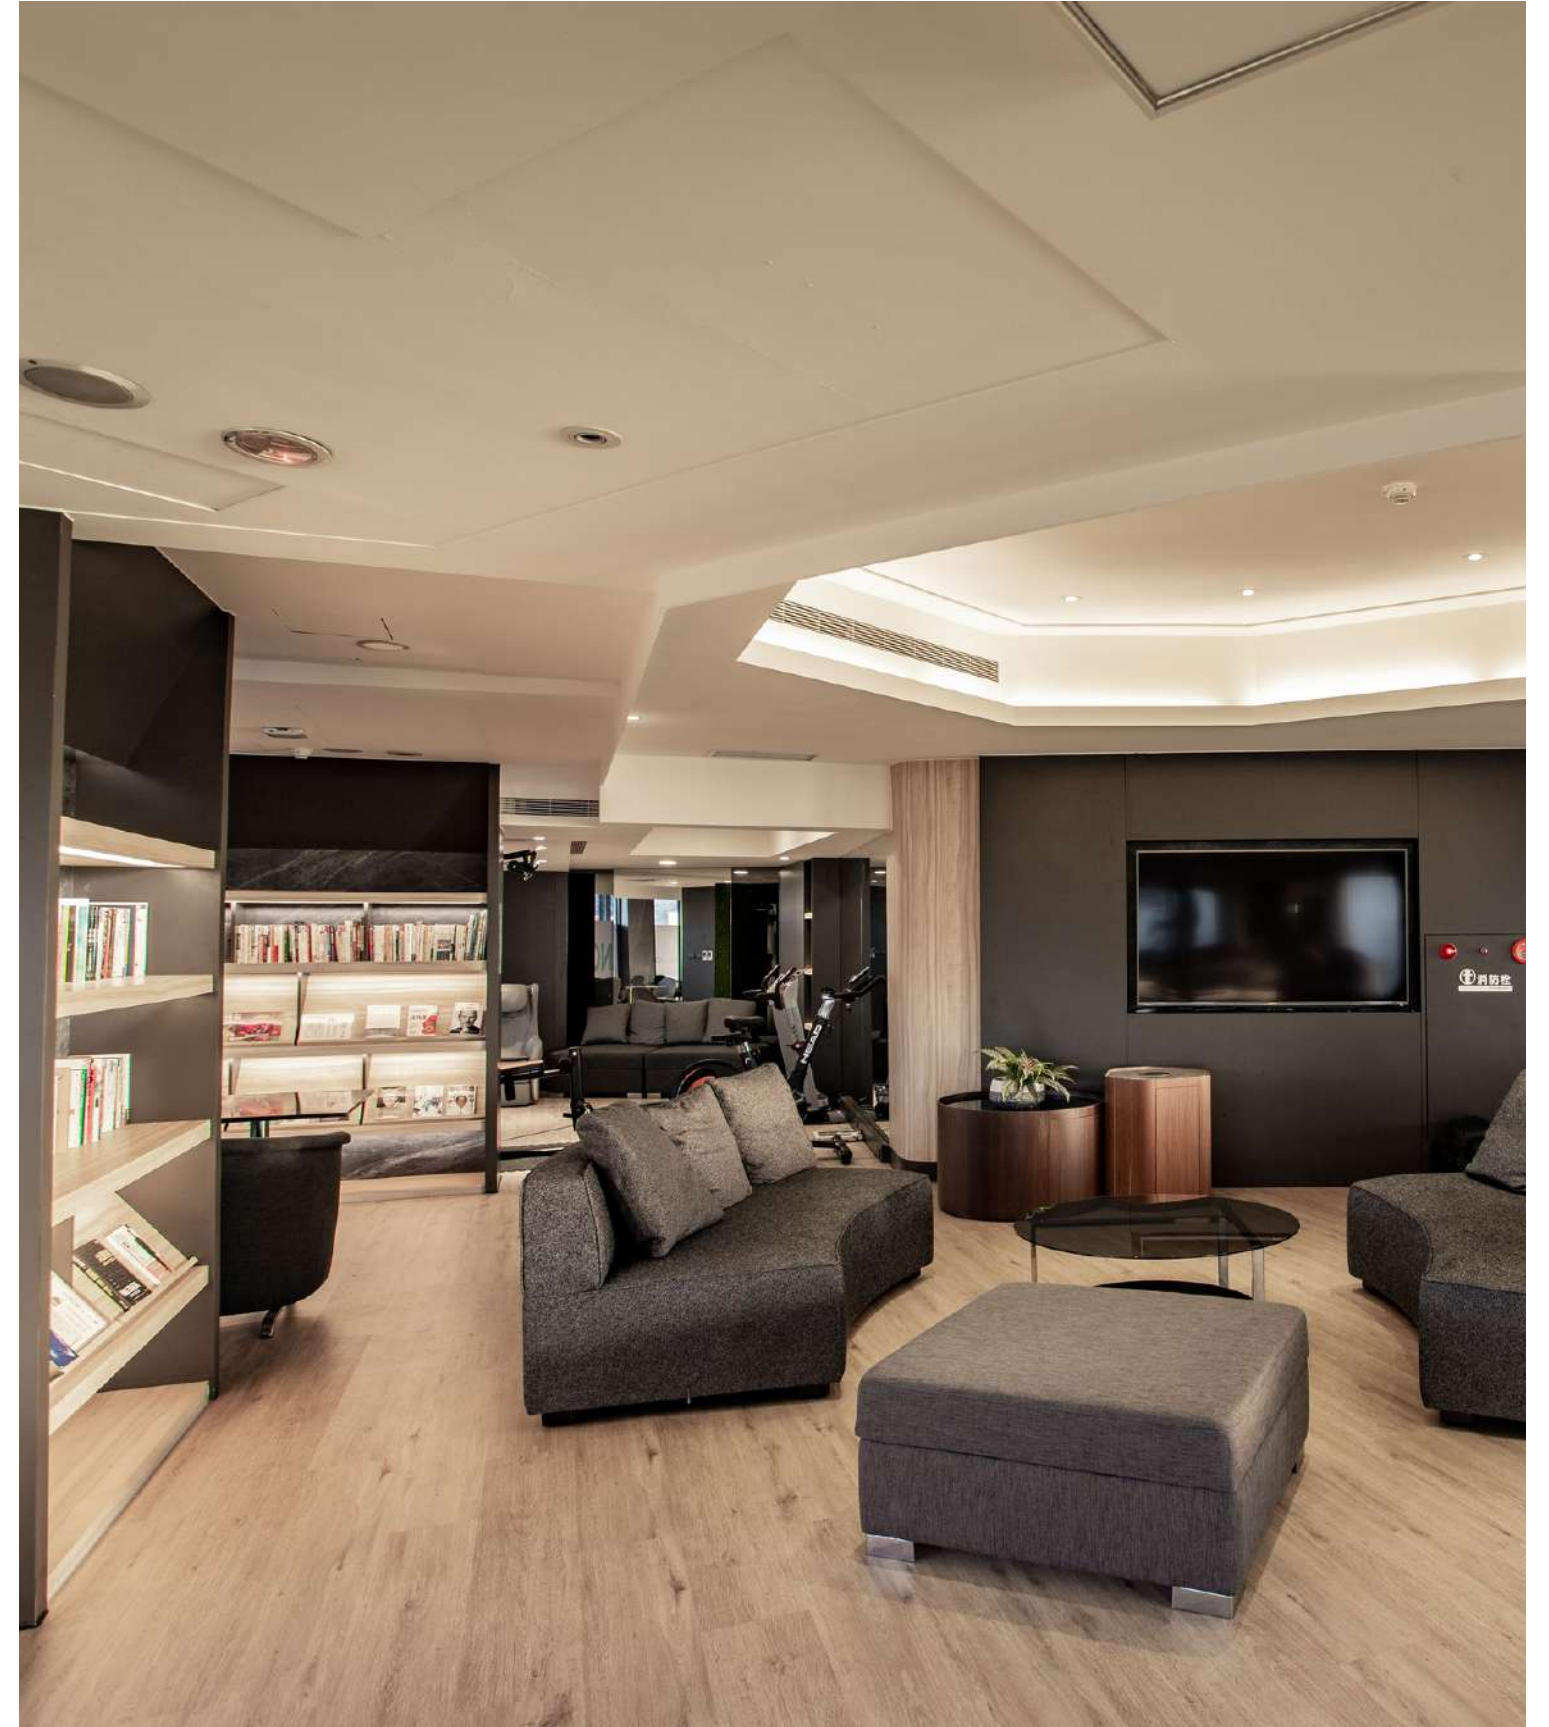

A modern hotel lounge with a bookshelf, leather chairs, and a central text overlay. The room features a light-colored wood ceiling with recessed lighting, a dark wood bookshelf filled with books and magazines, and several leather armchairs in shades of brown, yellow, and grey. A person is standing near the bookshelf, and another person is sitting at a table. The text "旅居文旅集團" and "HUB HOTEL GROUP" is overlaid in the center.

亞灣館

七賢館

一心館 (即將開幕)

松山機場館

- 窗外可看飛機起降
- Hub Library旅居圖書館(每月新書)
- Share Lounge咖啡點心自助吧
- 免費輕早餐：白吐司+果醬
- 50吋大電視，支援Netflix.Disney+等...
- 自助投幣式洗烘衣機

地址：台北市中山區松江路485號
(捷運行天宮站3號出口步行10分鐘)

中山館

- 按摩浴缸蒸氣室房型
- 馬偕醫院商圈旁
- Hub Library旅居圖書館(每月新書)
- Share Lounge咖啡點心自助吧
- 健身房設備齊全
- 免費輕早餐：白吐司+果醬
- 50吋-70吋大電視，支援Netflix、Disney+、愛奇藝等...
- 自助投幣式洗烘衣機